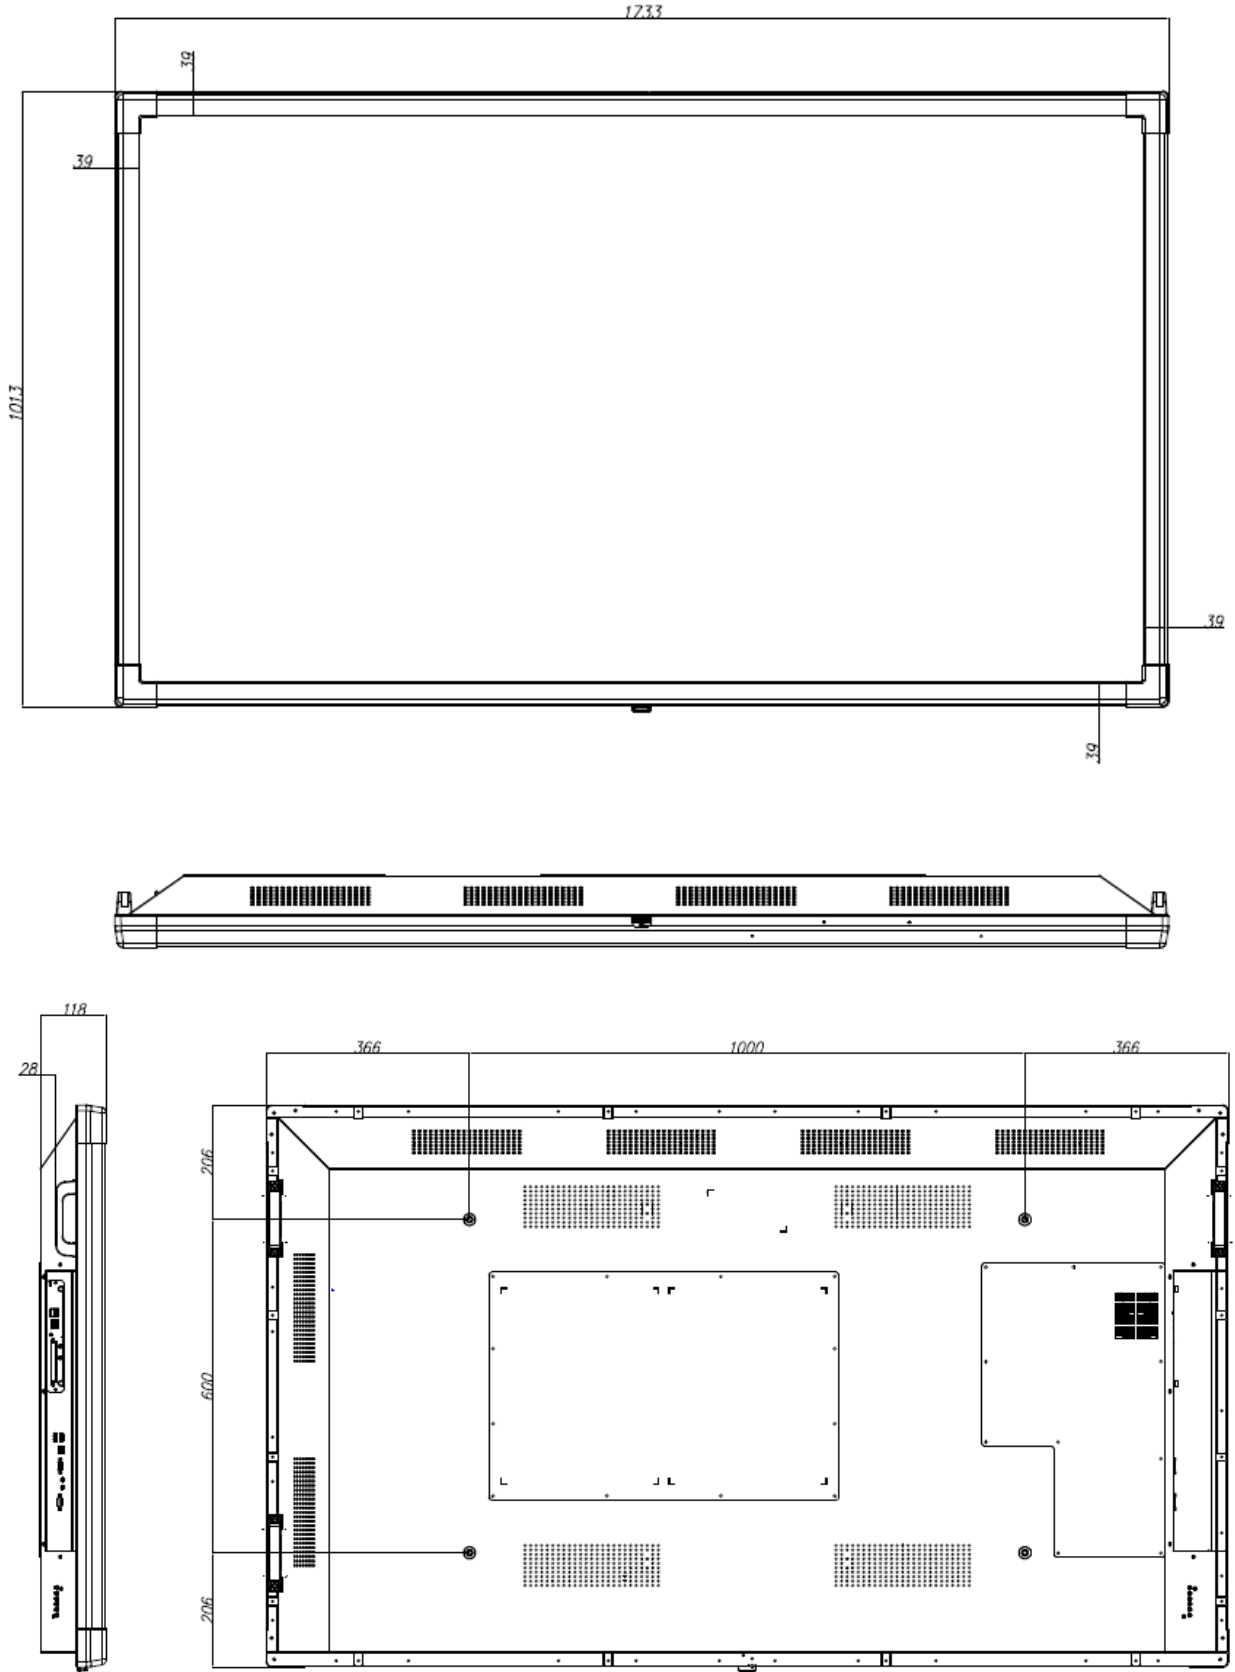

DESIGN

© Copyright VESTEL Company. All rights reserved.
Passing on and copying of this document, use and communication of its contents not permitted without written permission from VESTEL.